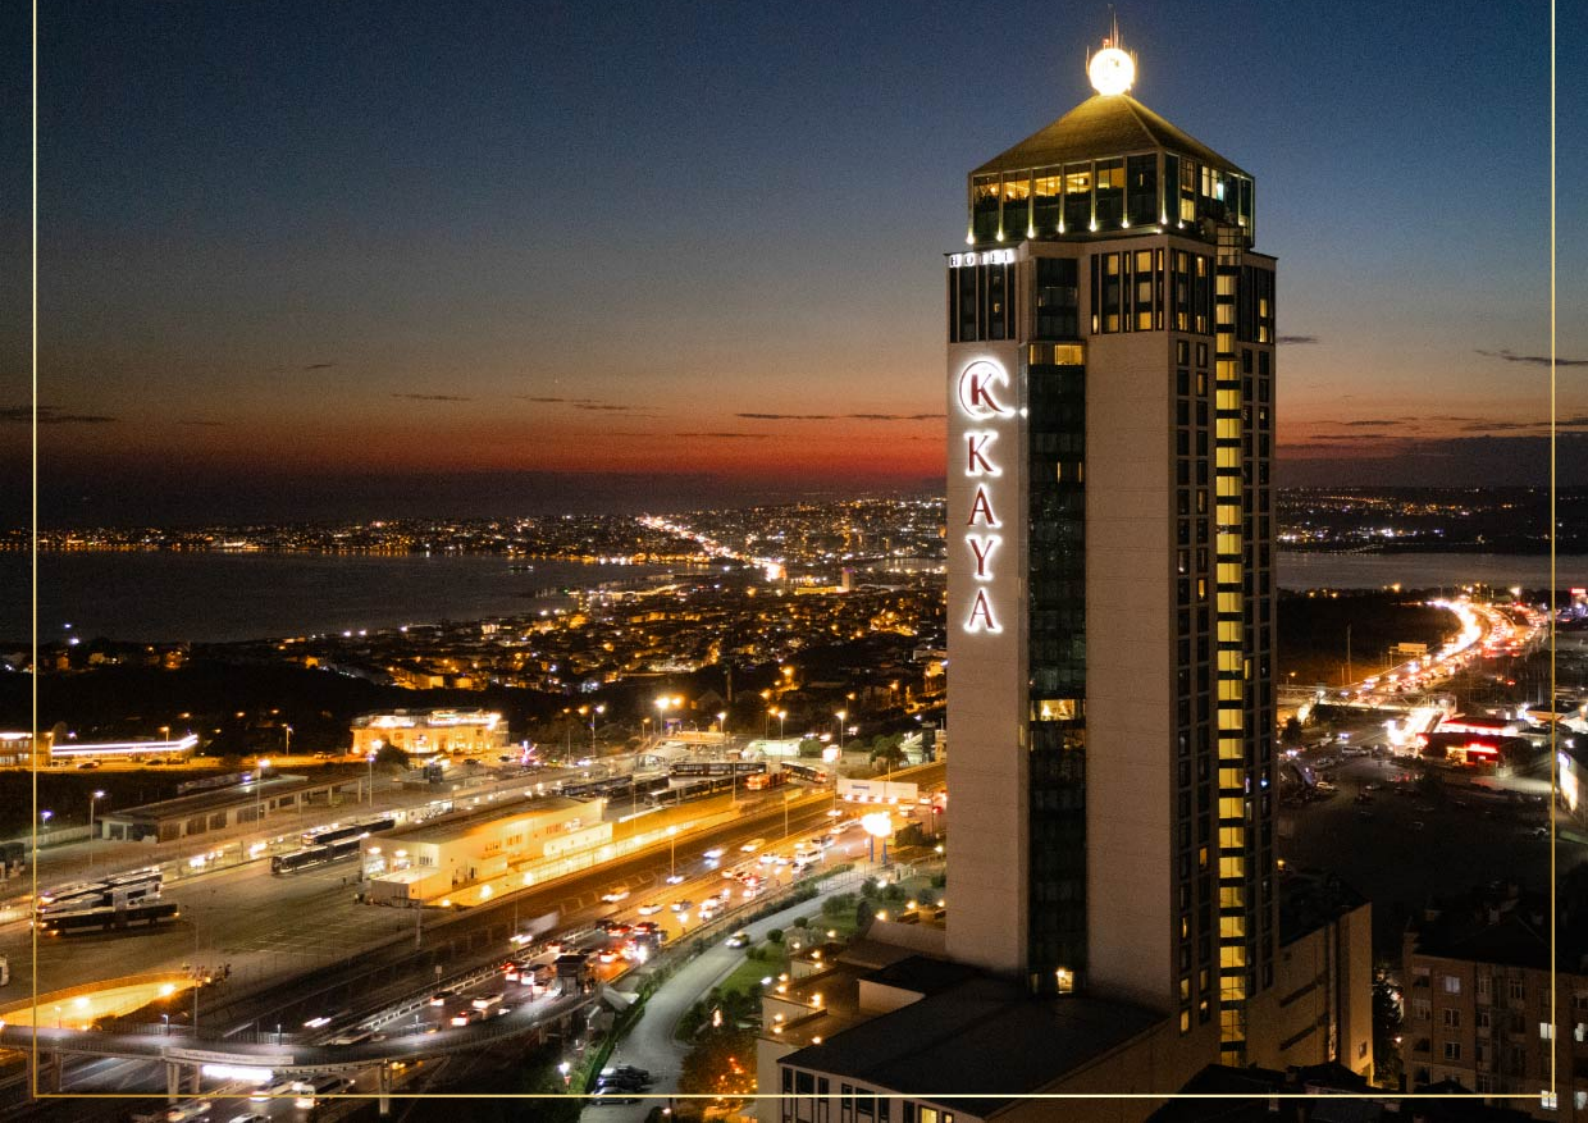

K KAYA İSTANBUL

FAIR & CONVENTION

TABLE OF CONTENTS

GENERAL INFORMATION	03
ROOM TYPES & ROOM FEATURES	04 - 08
RESTAURANTS, BARS	09
SPA & SERVICES	10
CONVENTION CENTER	11-12