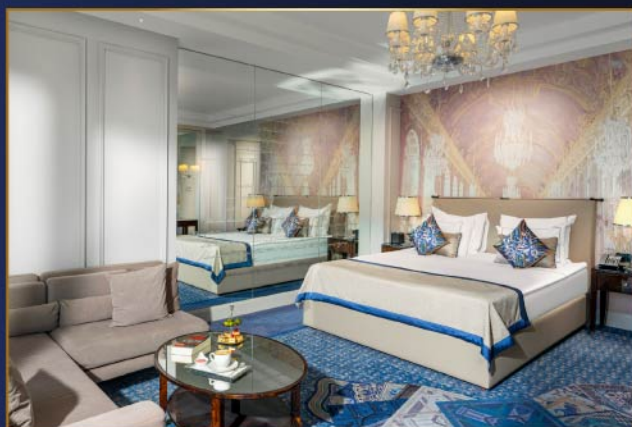

ROOM TYPE	LOCATION	VIEW	MAXIMUM CAPACITY	ROOM SIZE
Deluxe Room	Main Building	Land	2 adults + 2 children	45-60 m²
FEATURES				TOTAL
1 Twin or French bedroom, seating area with a corner sofa or fold-out sofa, bathroom with shower or bathtub, French balcony				94