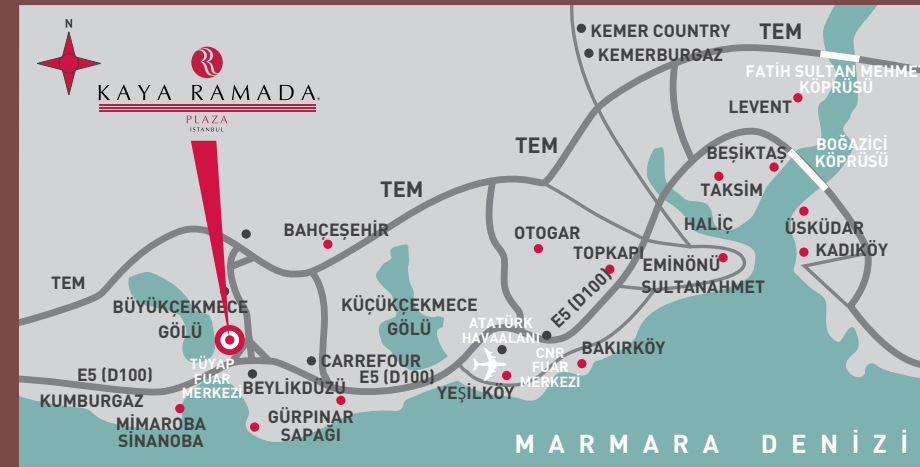

Kaya Ramada Plaza İstanbul
Gökevler Mah. 2317. Sk. No: 1, Esenyurt 34522 İstanbul
T: +90 212 866 23 23 F: +90 212 886 84 40
www.kayahotels.com.tr

[/KayaHotels](https://www.facebook.com/KayaHotels) [/KayaHotels](https://www.instagram.com/KayaHotels) [/KayaHotels](https://www.tiktok.com/@KayaHotels)

Kaya Palazzo Belek | Kaya Artemis Resort & Casino N. Cyprus | Kaya Thermal & Convention İzmir | Kaya Ramada Plaza İstanbul | Kaya Belek Kaya Side | Kaya Palazzo Ski & Mountain Resort Kartalkaya | DorukKaya Ski & Mountain Resort Kartalkaya | Kaya Uludağ | Kaya Palazzo Golf Club Belek GreenPark Gerede | Kaya Laleh Park Tebriz | Kaya Palazzo Hotel&Offices Ankara (Opening 2018) | Kaya Palazzo Resort&Casino N. Cyprus (Opening 2017)